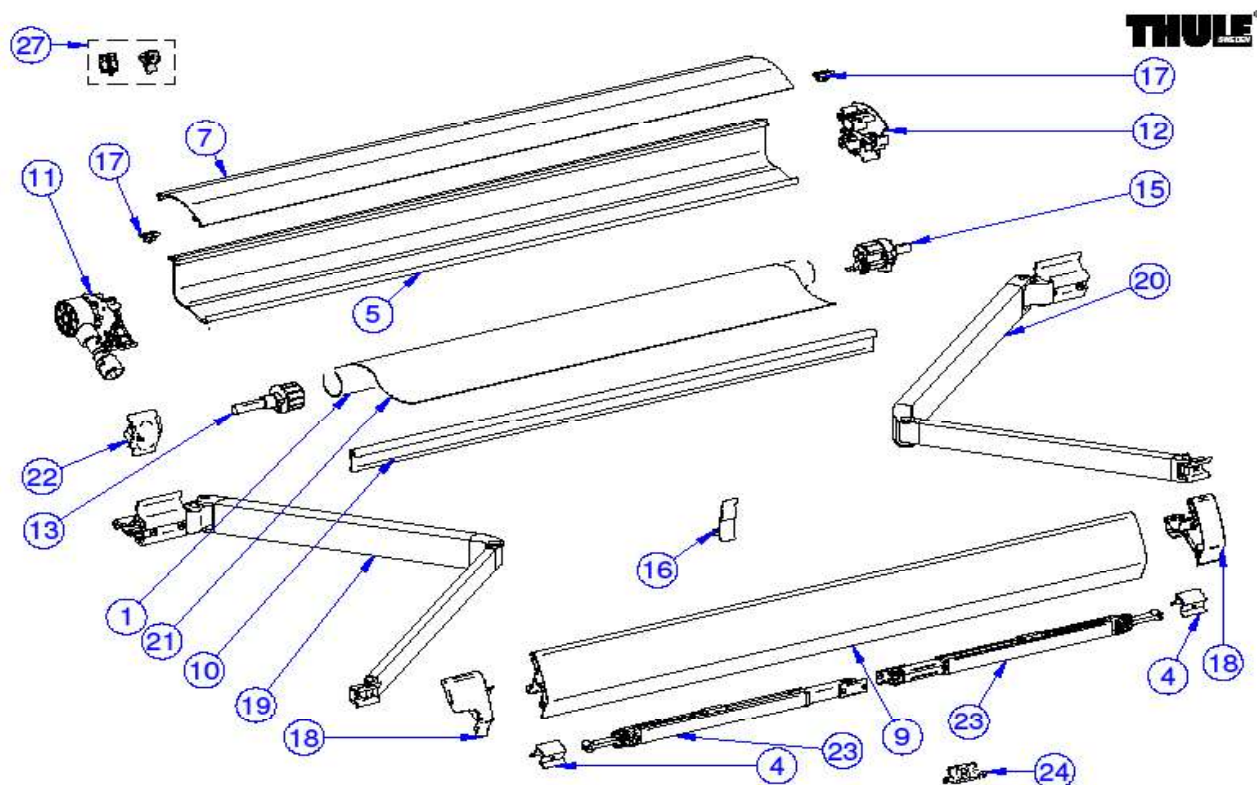

2019 SPARE PARTS LIST
6002 HOBBY

THULE
SWEDEN

6T664

THULE Omnistor Hobby Integrated

6T664

	ART.NR.	DESCRIPTION	RETAIL € (ex.VAT)
1	1500601876	ROLLER TUBE 48 6002 -2,60M	27,20
	1500602111	ROLLER TUBE 48 6002 -2,80M	36,00
	1500601878	ROLLER TUBE 48 6002 -3,25M	36,00
	1500601879	ROLLER TUBE 48 6002 -3,50M	36,00
	1500601848	ROLLER TUBE 48 6002 -4,00M	40,60
	1500602112	ROLLER TUBE 48 6002 -4,10M	49,80
3	1500600115	HAND CRANK ASSY LONG	45,70
4	1500600741	CONN.SUPP.ARM S6	4,70
5	1500602113	BACK HOUSING 6002 HOBBY - 2.60 M	127,10
	1500602114	BACK HOUSING 6002 HOBBY - 2.80 M	149,20
	1500602116	BACK HOUSING 6002 HOBBY - 3,50 M	171,00
	1500602117	BACK HOUSING 6002 HOBBY - 4,00 M	208,50
	1500602118	BACK HOUSING 6002 HOBBY - 4,10 M	208,50
7	1500602119	COVER HOUSING 6002 HOBBY - 2.60 M FFW	99,80
	1500602120	COVER HOUSING 6002 HOBBY - 2.80 M FFW	115,10
	1500602122	COVER HOUSING 6002 HOBBY - 3,50 M FFW	133,50
	1500602123	COVER HOUSING 6002 HOBBY - 2.80 M DW	115,10
	1500602124	COVER HOUSING 6002 HOBBY - 3,50 M DW	133,50
	1500602125	COVER HOUSING 6002 HOBBY - 4,00 M DW	154,30
	1500602126	COVER HOUSING 6002 HOBBY - 4,10 M DW	154,30
9	1500602127	LEAD RAIL 6002 - 2.60 M FFW	165,90
	1500602128	LEAD RAIL 6002 - 2.80 M FFW	165,90
	1500602130	LEAD RAIL 6002 - 3,50 M FFW	203,80
	1500602131	LEAD RAIL 6002 - 2.80 M DW	165,90
	1500602132	LEAD RAIL 6002 - 3,50 M DW	237,90
	1500602133	LEAD RAIL 6002 - 4,00 M DW	237,90
	1500602134	LEAD RAIL 6002 - 4,10 M DW	237,90
10	1500601895	SUPPORTING PROFILE 6002 2,60 M	37,00
	1500602135	SUPPORTING PROFILE 6002 2,80 M	37,00
	1500601897	SUPPORTING PROFILE 6002 3,50 M	50,40
	1500602136	SUPPORTING PROFILE 6002 4,00 M	57,60
	1500602137	SUPPORTING PROFILE 6002 4,10 M	57,60